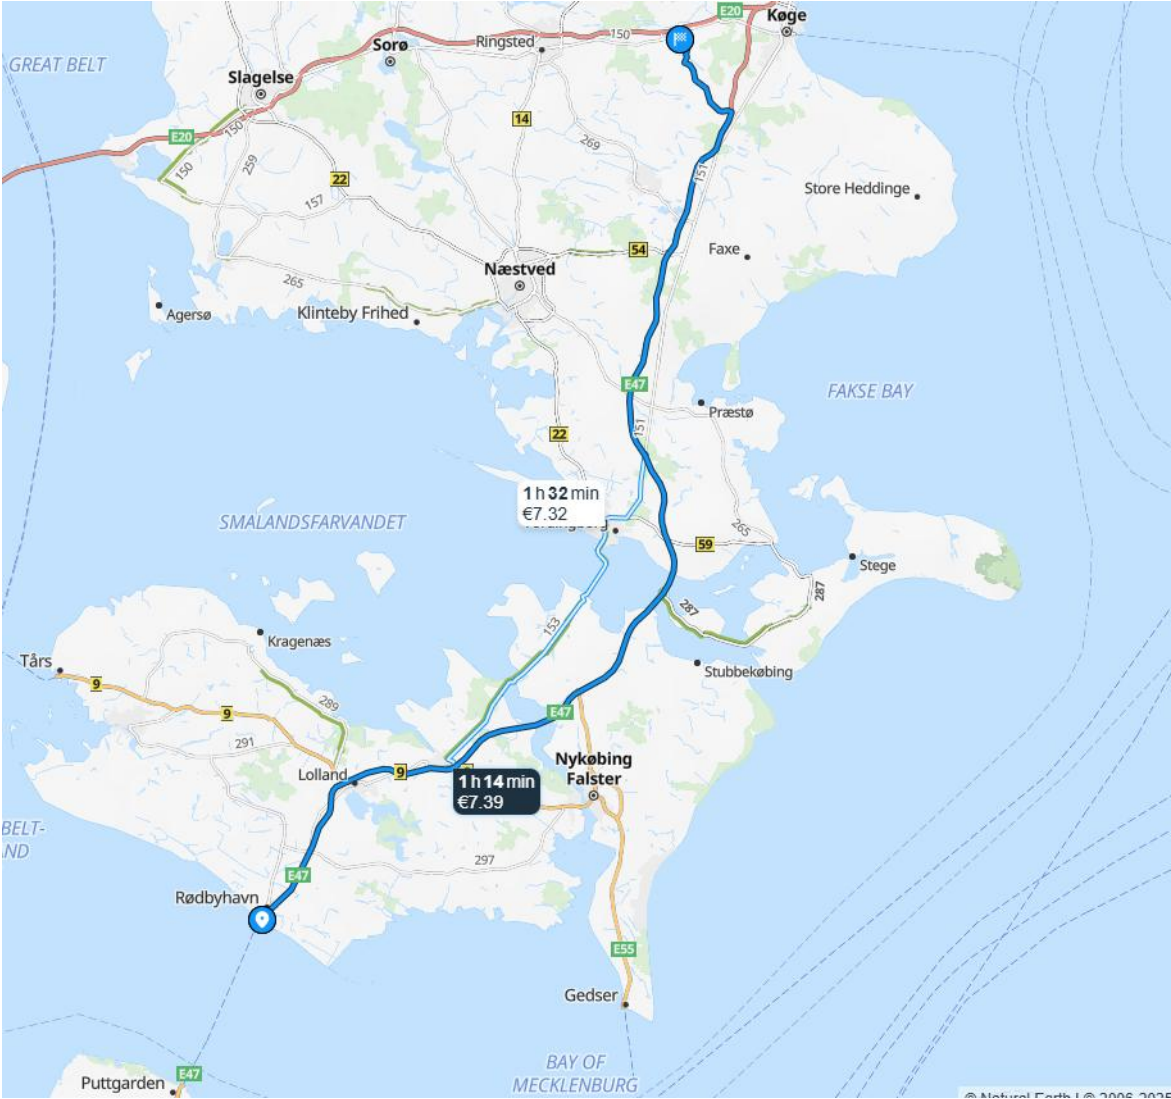

From the border at Flensburg.

From the Ferry – PUTTGARTEN-RØDBY